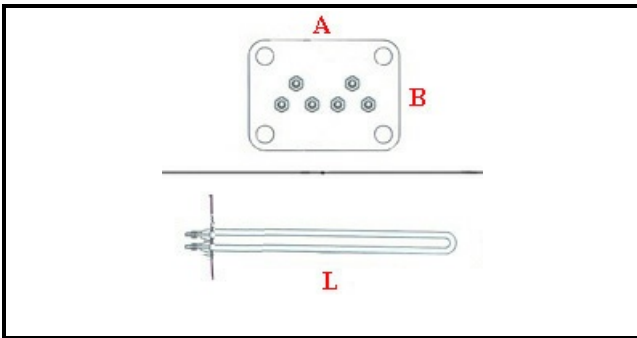

## Technical data

DEPTH MM	L=610mm
ELEMENTS	ELEMENTI/ELEMENTS=3
SQUARE FLANGE	RETTANGOLARE/SQUARE FLANGE=95X80mm
KILOWATT KW	KW=6
WATT	WATT=6000
THREE PHASE	TRIFASE/THREEPHASE
NUMBER OF POLES	POLI/POLES=6
NUMBER OF HOLES	FORI/HOLES=4
DRY HEATING ELEMENT	SECCO/DRY