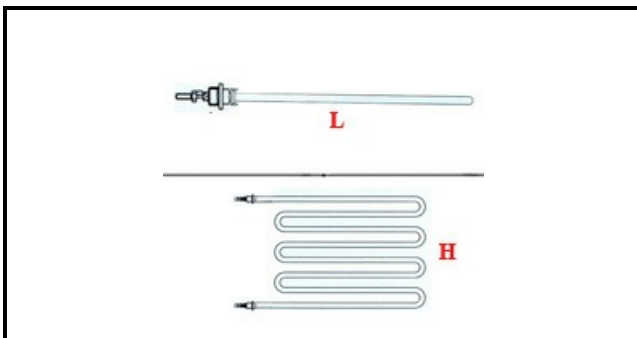

1201207

HEATING ELEMENT W1750 V230 FOR C64

Date: 30-01-2025

ORIGINAL
OSP
SPARE PARTS

Technical data

DEPTH MM	L=590mm
WIDTH MM	H=460mm
ELEMENTS	ELEMENTI/ELEMENTS=1
KILOWATT KW	KW=1,75
WATT	WATT=1750
MONOPHASE	MONOFASE/MONOPHASE
NUMBER OF POLES	POLI/POLES=2
DRY HEATING ELEMENT	SECCO/DRY