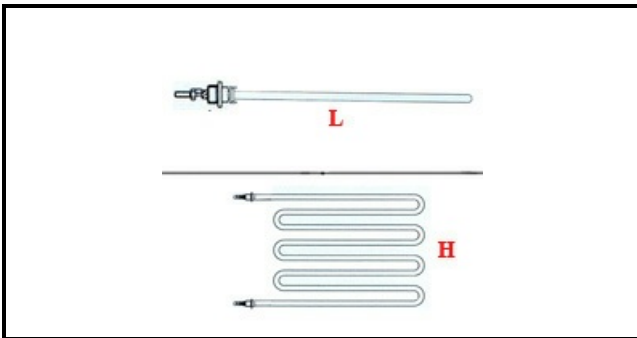

1201207

HEATING ELEMENT W1750 V230 FOR C64

Date: 23-11-2024

ORIGINAL
OSP
SPARE PARTS

Technical data

DEPTH MM	L=590mm
WIDTH MM	H=460mm
ELEMENTS	ELEMENTI/ELEMENTS=1
KILOWATT KW	KW=1,75
WATT	WATT=1750
MONOPHASE	MONOFASE/MONOPHASE
NUMBER OF POLES	POLI/POLES=2
DRY HEATING ELEMENT	SECCO/DRY