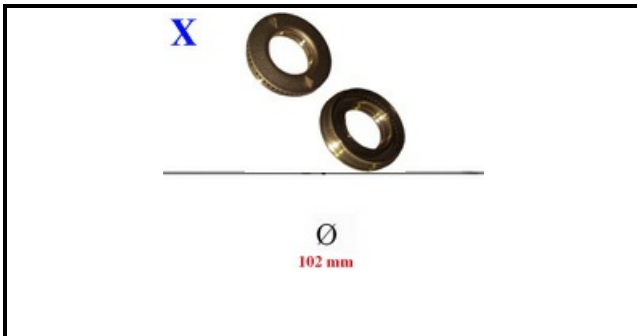

4111102

BURNER 115 KW 5,5

Date: 27-02-2025

ORIGINAL
OSP
SPARE PARTS**Technical data**

DIAMETER mm	Ø=115mm
KILOWATT KW	5,5 KW
FLAME SPREADER	X=4109040

Manufacturer code

OFFCAR THE GREAT COOKING S.R.L.