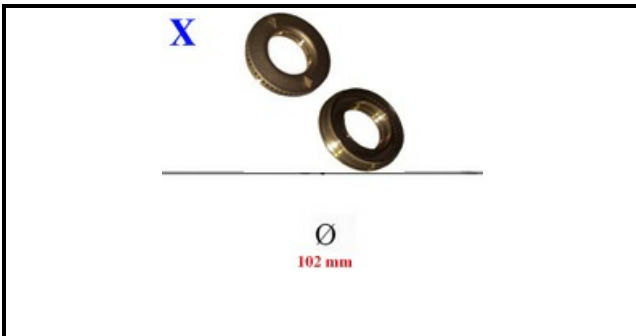

4111102

**BURNER 115 KW 5,5**

Date: 24-11-2024

ORIGINAL  
**OSP**  
SPARE PARTS**Technical data**

DIAMETER mm	Ø=115mm
KILOWATT KW	5,5 KW
FLAME SPREADER	X=4109040

**Manufacturer code**

OFFCAR THE GREAT COOKING S.R.L.