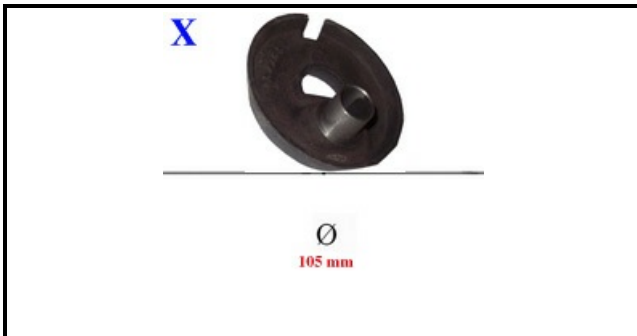

4109040

DOUBLE CROWN FLAME SPREADER 115 KW 5,5

Date: 24-11-2024

ORIGINAL
OSP
SPARE PARTS**Technical data**

EXTERNAL DIAMETER mm	Ø=115mm
KILOWATT KW	5,5 KW
BURNER	X=4111102

Manufacturer code

OFFCAR THE GREAT COOKING S.R.L.