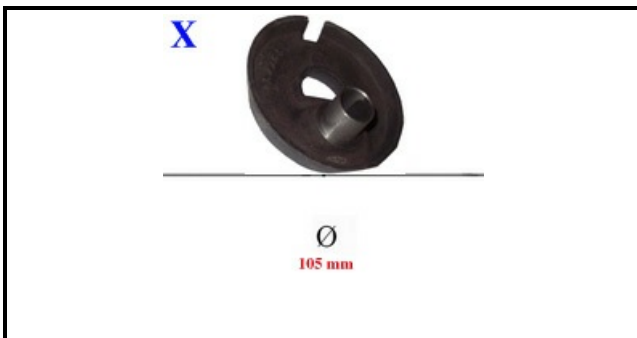

4109040

**DOUBLE CROWN FLAME SPREADER 115 KW 5,5**

Date: 26-12-2024

ORIGINAL  
**OSP**  
SPARE PARTS**Technical data**

EXTERNAL DIAMETER mm	Ø=115mm
KILOWATT KW	5,5 KW
BURNER	X=4111102

**Manufacturer code**