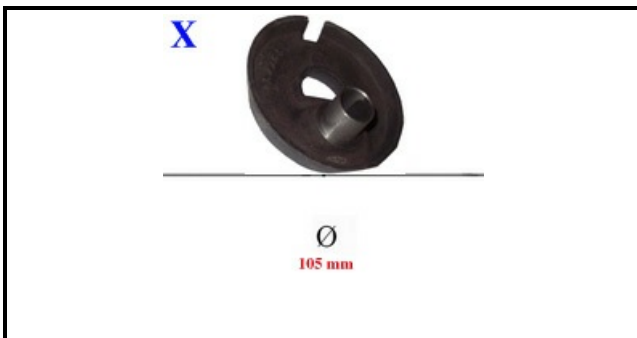

4109040

DOUBLE CROWN FLAME SPREADER 115 KW 5,5

Date: 27-02-2025

ORIGINAL
OSP
SPARE PARTS**Technical data**

EXTERNAL DIAMETER mm	Ø=115mm
KILOWATT KW	5,5 KW
BURNER	X=4111102

Manufacturer code

OFFCAR THE GREAT COOKING S.R.L.