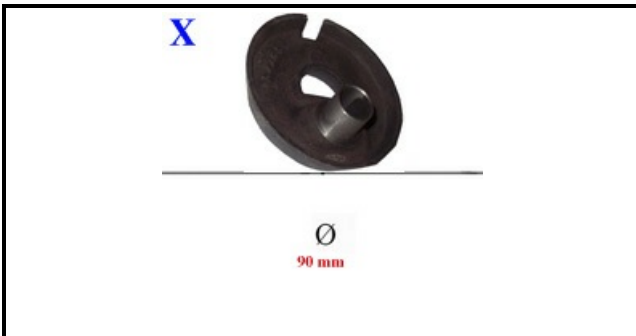

4109041

DOUBLE CROWN FLAME SPREADER C.90 KW 3,5

Date: 26-12-2024

ORIGINAL
OSP
SPARE PARTS**Technical data**

EXTERNAL DIAMETER mm	Ø=90mm
KILOWATT KW	3,5 KW
BURNER	X=4111103

Manufacturer code

OFFCAR THE GREAT COOKING S.R.L.