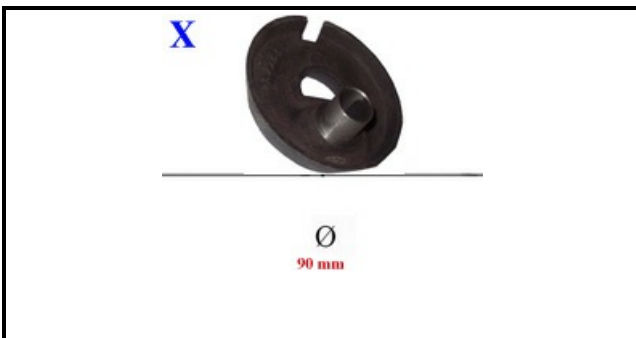

4109041

DOUBLE CROWN FLAME SPREADER C.90 KW 3,5

Date: 24-11-2024

ORIGINAL
OSP
SPARE PARTS**Technical data**

EXTERNAL DIAMETER mm	Ø=90mm
KILOWATT KW	3,5 KW
BURNER	X=4111103

Manufacturer code

OFFCAR THE GREAT COOKING S.R.L.