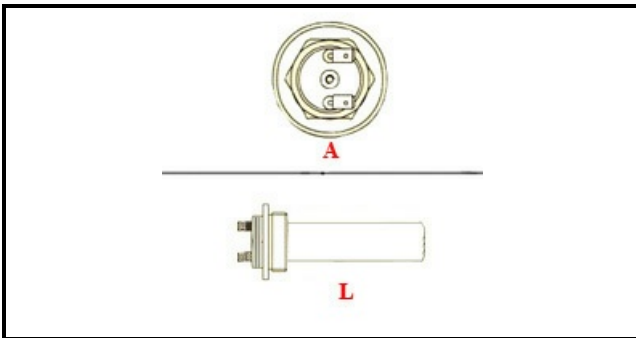

# HEATING ELEMENT FOR PASTA COOKER 2500W 230V 1"1/2

Date: 24-11-2024

ORIGINAL  
**OSP**  
SPARE PARTS

## Technical data

DEPTH MM	L=490mm
ELEMENTS	ELEMENTI/ELEMENTS=1
ROUND FLANGE	TONDA/ROUND FLANGE=49mm
DIAMETER mm	A=49mm
KILOWATT KW	KW=2,5
WATT	WATT=2500
MONOPHASE	MONOFASE/MONOPHASE
GAS THREAD	1"1/2
NUMBER OF POLES	POLI/POLES=2
IMMERSION HEATING ELEMENTS	IMMERSIONE/IMMERSION
THREADED FLANGE	1"1/2