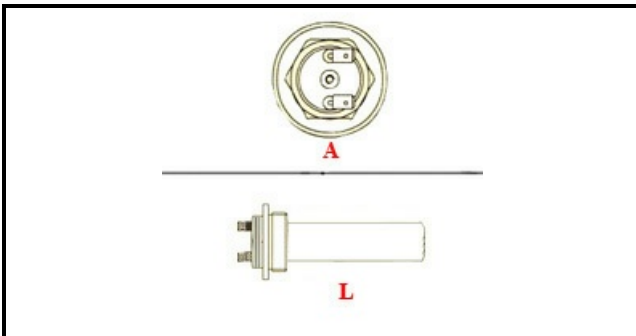

# HEATING ELEMENT FOR PASTA COOKER 2500W 230V 1"1/2

Date: 26-12-2024

ORIGINAL  
**OSP**  
SPARE PARTS

## Technical data

DEPTH MM	L=490mm
ELEMENTS	ELEMENTI/ELEMENTS=1
ROUND FLANGE	TONDA/ROUND FLANGE=49mm
DIAMETER mm	A=49mm
KILOWATT KW	KW=2,5
WATT	WATT=2500
MONOPHASE	MONOFASE/MONOPHASE
GAS THREAD	1"1/2
NUMBER OF POLES	POLI/POLES=2
IMMERSION HEATING ELEMENTS	IMMERSIONE/IMMERSION
THREADED FLANGE	1"1/2