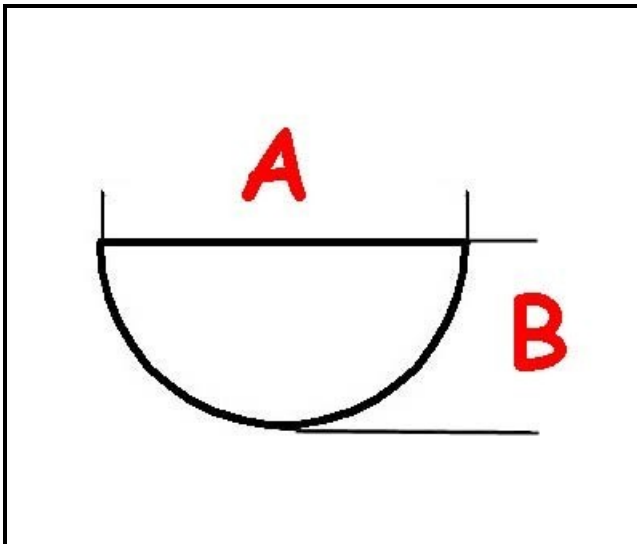

3108292

**KNOB FOR GAS FRYTOP OFFCAR**

Date: 24-11-2024

ORIGINAL  
**OSP**  
SPARE PARTS**Technical data**

DEPTH MM	A=8mm
WIDTH MM	B=6,5mm
EXTERNAL DIAMETER mm	Ø=70mm
HOLE FOR HALF-MOON SHAFT	MEZZALUNA/HALF-MOON