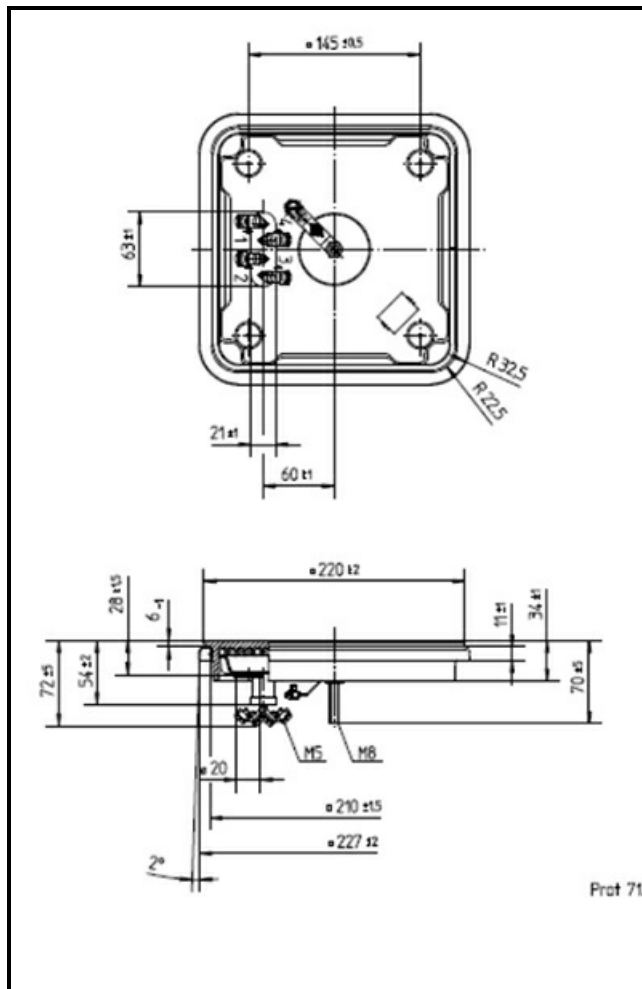

# HOT PLATE 220x220mm 2600 W 400 V

Date: 17-04-2025

## Technical data

DEPTH MM	A=220mm
WIDTH MM	B=220mm
KILOWATT KW	KW=2,6
WATT	WATT=2600
THREE PHASE	TRIFASE/THREEPHASE
DRY HEATING ELEMENT	SECCO/DRY