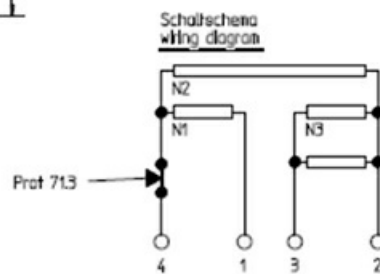

## Technical data

DEPTH MM	A=220mm
WIDTH MM	B=220mm
KILOWATT KW	KW=2,6
WATT	WATT=2600
THREE PHASE	TRIFASE/THREEPHASE
DRY HEATING ELEMENT	SECCO/DRY