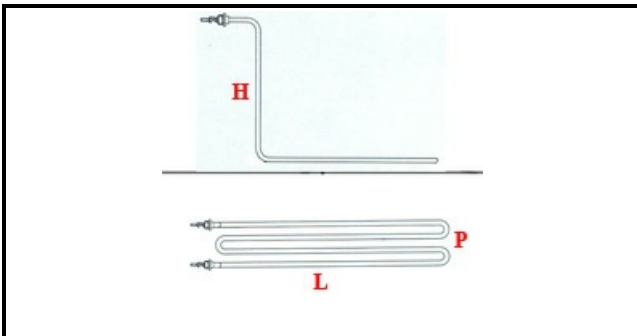

1101717

15000W 230V BOILER HEATING ELEMENT 1GEL8T569001

Date: 17-04-2025

ORIGINAL
OSP
SPARE PARTS

Technical data

DEPTH MM	L=310mm
WIDTH MM	P=230mm
HEIGHT MM	H=130mm
ELEMENTS	ELEMENTI/ELEMENTS=3
KILOWATT KW	KW=15
WATT	WATT=15000
THREE PHASE	TRIFASE/THREEPHASE
NUMBER OF POLES	POLI/POLES=6
IMMERSION HEATING ELEMENTS	IMMERSIONE/IMMERSION