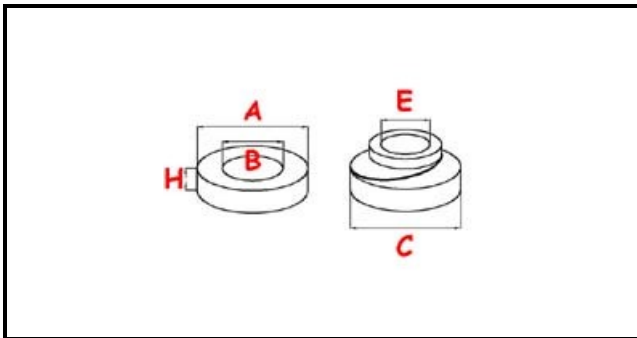

3110018

COMPLETE MECHANIC SEAL 12X26X8 D.12

Date: 31-01-2025

Technical data

MECHANIC SEAL EXTERNAL DIAMETER mm	C=24,5mm
MECHANIC SEAL INTERNAL DIAMETER mm	E=12mm
BAKED CLAY SEAL EXTERNAL DIAMETER mm	A=26mm
BAKED CLAY SEAL INTERNAL DIAMETER mm	B=14mm
BAKED CLAY SEAL HEIGHT mm	H=8mm