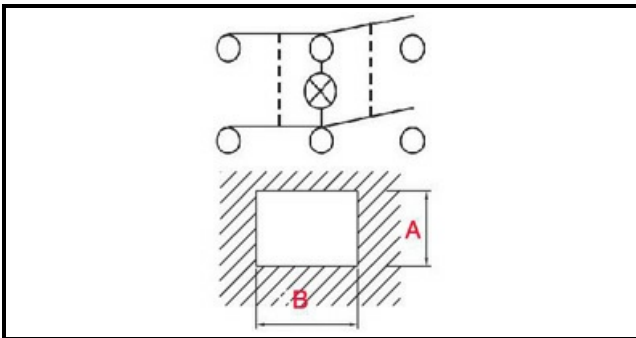

1105007

**GREEN LUMINOUS BIPOLAR TWO-WAYS SWITCH 0-1**

Date: 04-03-2025

**Technical data**

DEPTH MM	B=30mm
WIDTH MM	A=22mm
NUMBER OF POLES	POLI/POLES=6
NUMBER OF POSITIONS	0-1
COLOR	VERDE/GREEN
VOLT	230V

**Manufacturer code**