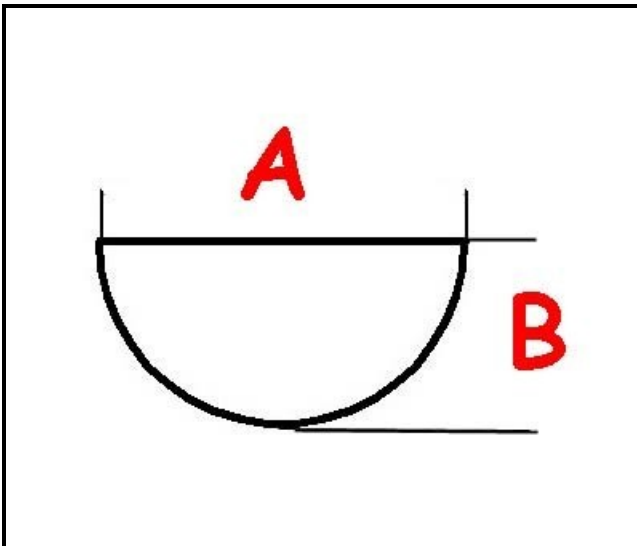

## Technical data

DEPTH MM	A=6mm
WIDTH MM	B=5mm
EXTERNAL DIAMETER mm	Ø=43mm
HOLE FOR HALF-MOON SHAFT	MEZZALUNA/HALF-MOON