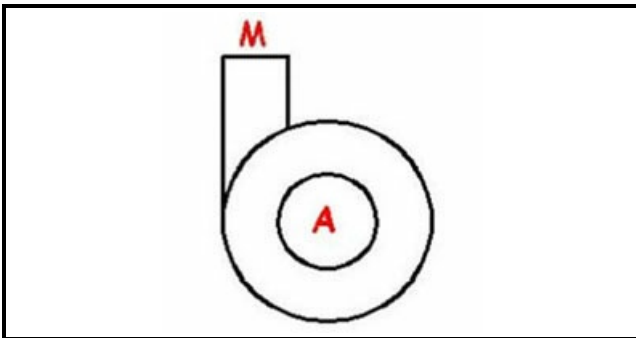

1103358

BODY PUMP EP100

Date: 04-03-2025

ORIGINAL
OSP
SPARE PARTS**Technical data**

DIAMETER SUCTION mm	A=46mm
DIAMETER FLOW mm	M=39mm
DIRECTION OF ROTATION LEFT	SX / LEFT

Manufacturer code

OMNIWASH GROUP SRL