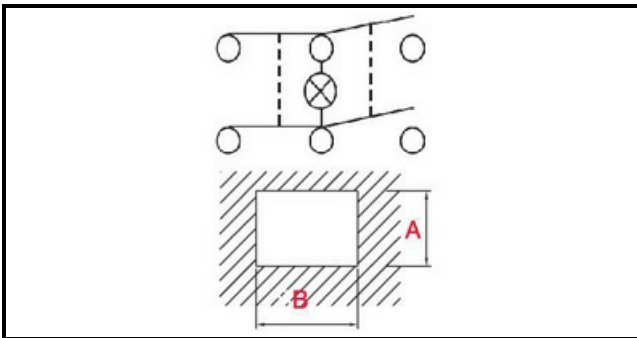

1105007

GREEN LUMINOUS BIPOLAR TWO-WAYS SWITCH 0-1

Date: 04-03-2025

**Technical data**

DEPTH MM	B=30mm
WIDTH MM	A=22mm
NUMBER OF POLES	POLI/POLES=6
NUMBER OF POSITIONS	0-1
COLOR	VERDE/GREEN
VOLT	230V

Manufacturer code