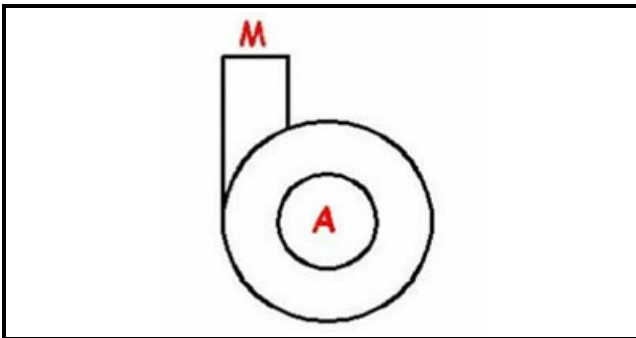

1103358

BODY PUMP EP100

Date: 22-11-2024

ORIGINAL
OSP
SPARE PARTS**Technical data**

DIAMETER SUCTION mm	A=46mm
DIAMETER FLOW mm	M=39mm
DIRECTION OF ROTATION LEFT	SX / LEFT

Manufacturer code

OMNIWASH SRL - SOCIETA' A SOCIO UNICO