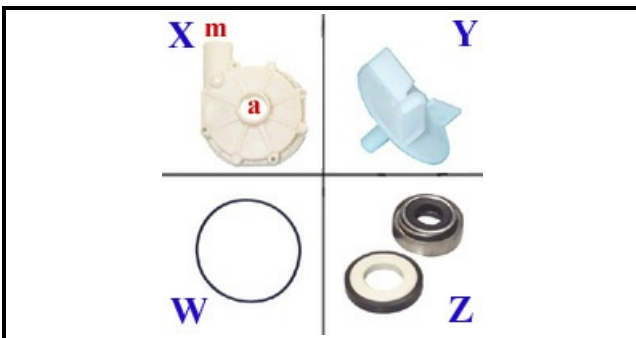

1103042

CLOCKWISE PUMP 0,15HP COMENDA

Date: 22-11-2024

Technical data

DIAMETER SUCTION mm	A=28mm
DIAMETER FLOW mm	M=28mm
KILOWATT KW	KW=0,12
MONOPHASE	230V
HP - POWER	HP=0,15
GASKET	W=2104004
DIRECTION OF ROTATION LEFT	SX / LEFT
MECHANIC SEAL	Z=3110026
FAN	Y=3109017
BODY PUMP	X=1103149
CAPACITOR	6,3mf