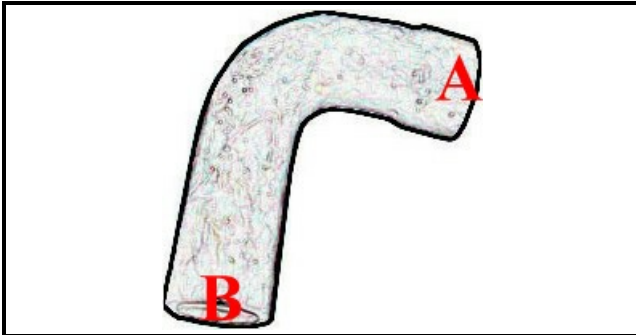

2108222

**OUTLET SLEEVE MOD. 4/82 CT**

Date: 22-12-2024

ORIGINAL  
**OSP**  
SPARE PARTS**Technical data**

MINIMUM INTERNAL DIAMETER mm	A=36mm
MAXIMUM INTERNAL DIAMETER mm	B=36mm
NUMBER OF WAYS	2 VIE/WAYS