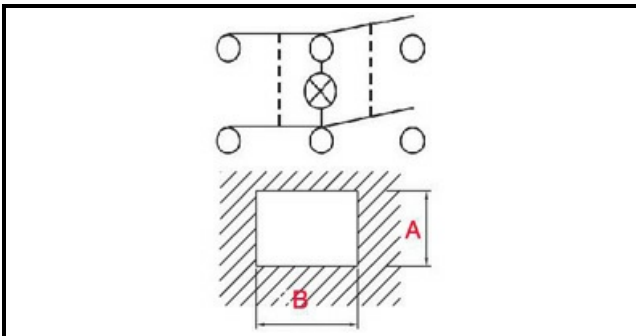

1105007

GREEN LUMINOUS BIPOLAR TWO-WAYS SWITCH 0-1

Date: 24-11-2024

Technical data

DEPTH MM	B=30mm
WIDTH MM	A=22mm
NUMBER OF POLES	POLI/POLES=6
NUMBER OF POSITIONS	0-1
COLOR	VERDE/GREEN
VOLT	230V

Manufacturer code