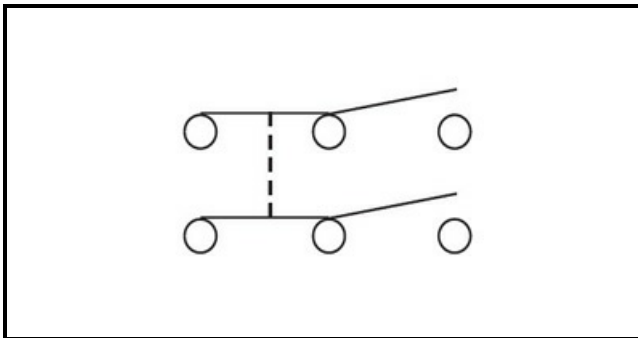

1105170

SWITCH 6 POLES FAST. 90°

Date: 22-12-2024

Technical data

DEPTH MM	B=30mm
WIDTH MM	A=19mm
NUMBER OF POLES	POLI/POLES=6
NUMBER OF POSITIONS	0-1
VOLT	230V

Manufacturer code

SIMONELLI GROUP SPA
OMNIWASH SRL - SOCIETA' A SOCIO UNICO