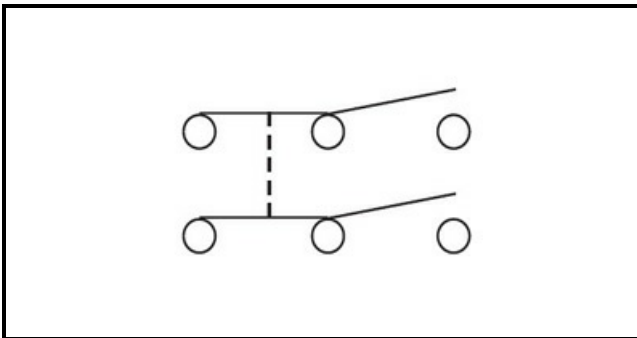

1105170

SWITCH 6 POLES FAST. 90°

Date: 22-11-2024

Technical data

DEPTH MM	B=30mm
WIDTH MM	A=19mm
NUMBER OF POLES	POLI/POLES=6
NUMBER OF POSITIONS	0-1
VOLT	230V

Manufacturer code

SIMONELLI GROUP SPA
OMNIWASH SRL - SOCIETA' A SOCIO UNICO