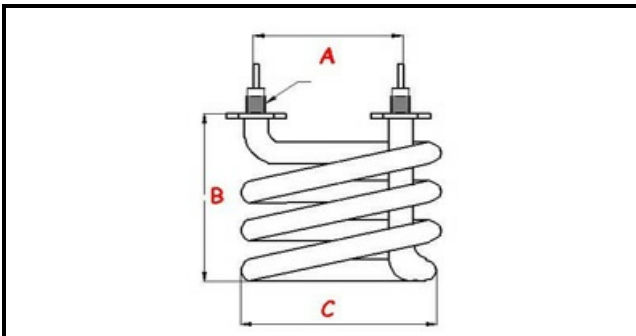

1201148

KIT HEATING ELEMENT + GASKET FOR SILVIA 220-240V

Date: 23-11-2024

ORIGINAL
OSP
SPARE PARTS**Technical data**

WIDTH MM	C=52mm
HEIGHT MM	H=70mm
ELEMENTS	ELEMENTI/ELEMENTS=1
KILOWATT KW	KW=1.1
WATT	WATT=1100
MONOPHASE	MONOFASE/MONOPHASE
NUMBER OF POLES	POLI/POLES=2
IMMERSION HEATING ELEMENTS	IMMERSIONE/IMMERSION
EXTERNAL DIAMETER mm	Ø=52mm