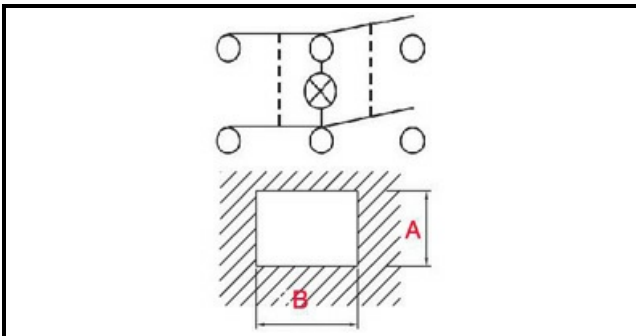

1105007

GREEN LUMINOUS BIPOLAR TWO-WAYS SWITCH 0-1

Date: 29-12-2024

Technical data

DEPTH MM	B=30mm
WIDTH MM	A=22mm
NUMBER OF POLES	POLI/POLES=6
NUMBER OF POSITIONS	0-1
COLOR	VERDE/GREEN
VOLT	230V

Manufacturer code