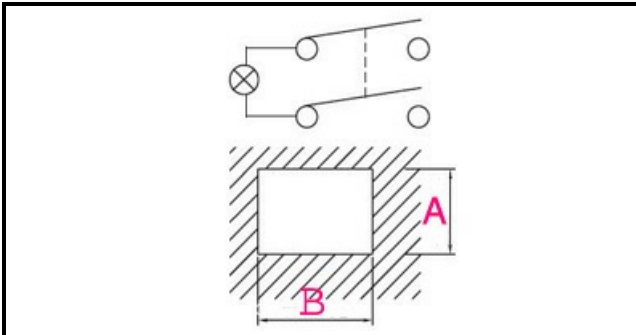

1105046

WATER SWITCH

Date: 23-11-2024

Technical data

DEPTH MM	B=30mm
WIDTH MM	A=22mm
NUMBER OF POLES	POLI/POLES=4
NUMBER OF POSITIONS	0-1
COLOR	NERO CON LED/BLACK WITH LED
VOLT	250V

Manufacturer code

RANCILIO GROUP SPA CON SOCIO UNICO
MAGISTER SISTEMA CAFFE' SRL