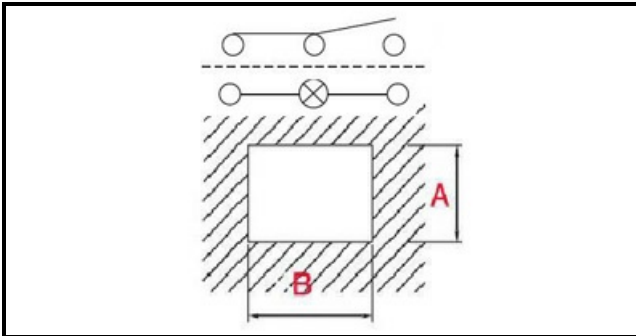

1105047

TOASTER SWITCH LIGHT

Date: 29-12-2024

ORIGINAL
OSP
SPARE PARTS

Technical data

DEPTH MM	B=30mm
WIDTH MM	A=22mm
NUMBER OF POLES	POLI/POLES=4
NUMBER OF POSITIONS	0-1
COLOR	NERO CON LED/BLACK WITH LED
VOLT	250V