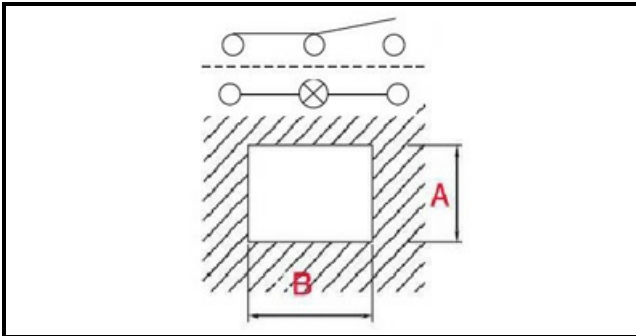

1105047

TOASTER SWITCH LIGHT

Date: 23-11-2024

ORIGINAL
OSP
SPARE PARTS

Technical data

DEPTH MM	B=30mm
WIDTH MM	A=22mm
NUMBER OF POLES	POLI/POLES=4
NUMBER OF POSITIONS	0-1
COLOR	NERO CON LED/BLACK WITH LED
VOLT	250V