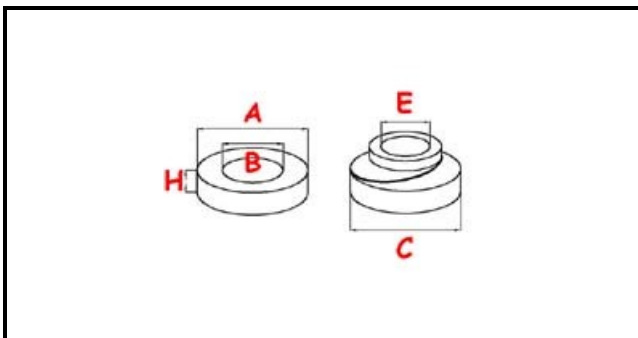

3110018

COMPLETE MECHANIC SEAL 12X26X8 D.12

Date: 04-03-2025

Technical data

MECHANIC SEAL EXTERNAL DIAMETER mm	C=24,5mm
MECHANIC SEAL INTERNAL DIAMETER mm	E=12mm
BAKED CLAY SEAL EXTERNAL DIAMETER mm	A=26mm
BAKED CLAY SEAL INTERNAL DIAMETER mm	B=14mm
BAKED CLAY SEAL HEIGHT mm	H=8mm