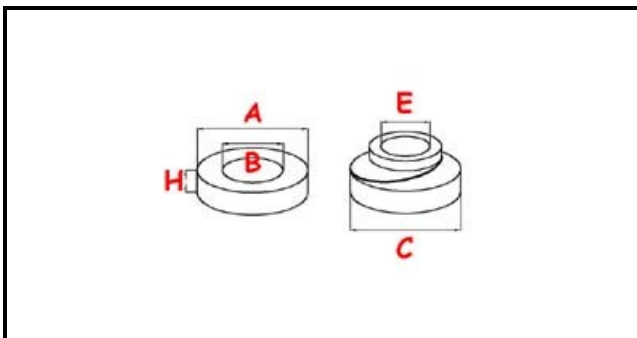

## Technical data

MECHANIC SEAL EXTERNAL DIAMETER mm	C=24,5mm
MECHANIC SEAL INTERNAL DIAMETER mm	E=12mm
BAKED CLAY SEAL EXTERNAL DIAMETER mm	A=26mm
BAKED CLAY SEAL INTERNAL DIAMETER mm	B=14mm
BAKED CLAY SEAL HEIGHT mm	H=8mm