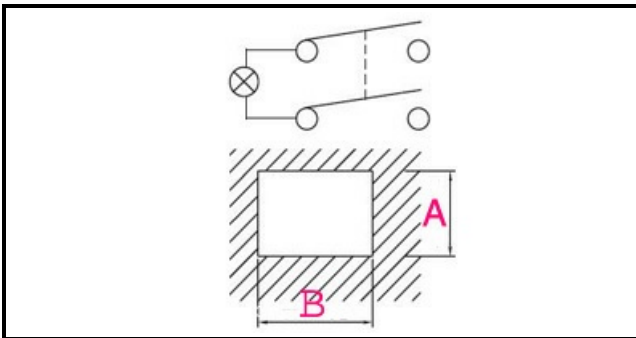

1105006

RED LUMINOUS BIPOLAR SWITCH

Date: 25-11-2024

Technical data

DEPTH MM	B=30mm
WIDTH MM	A=22mm
NUMBER OF POLES	POLI/POLES=4
NUMBER OF POSITIONS	0-1
COLOR	ROSSO/RED
VOLT	230V

Manufacturer code

CMA MACCHINE PER CAFFE' SRL
SIMONELLI GROUP SPA
RANCILIO GROUP SPA CON SOCIO UNICO
A.T.A. SRL
A.T.A. SRL