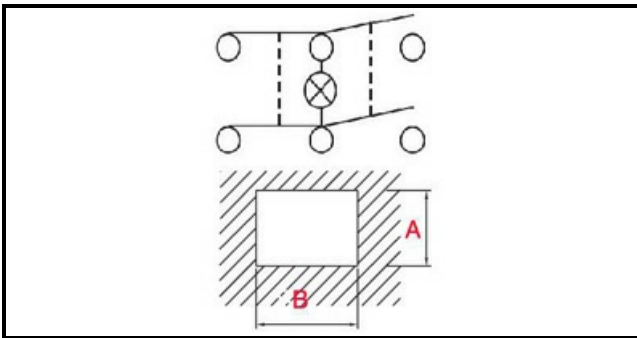

## Technical data

DEPTH MM	B=30mm
WIDTH MM	A=22mm
NUMBER OF POLES	POLI/POLES=6
NUMBER OF POSITIONS	0-1
COLOR	VERDE/GREEN
VOLT	230V