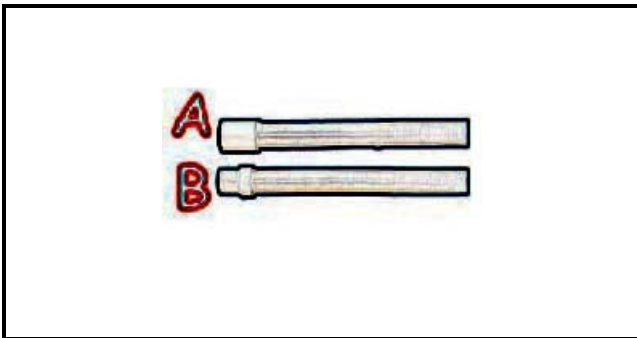

2109002

**GLASS-WASHER DRAIN PIPE 1,5MT D24**

Date: 25-11-2024

**Technical data**

DEPTH MM	L=1500mm
MATERIAL	POLIPROPILENE
MINIMUM INTERNAL DIAMETER mm	B=24mm
MAXIMUM INTERNAL DIAMETER mm	A=28mm

**Manufacturer code**