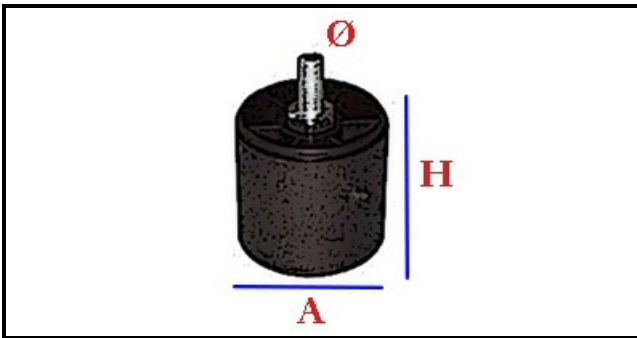

## Technical data

HEIGHT MM	H min=130mm
THREAD MA	M12
MATERIAL	INOX
LOWER DIAMETER	A=51mm
HEIGHT MM	H max=195mm