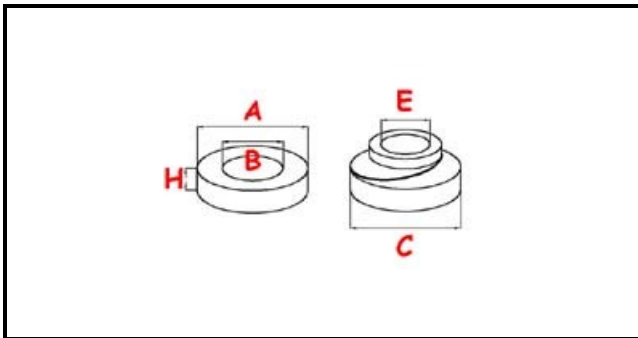

3110018

COMPLETE MECHANIC SEAL 12X26X8 D.12

Date: 22-11-2024

Technical data

MECHANIC SEAL EXTERNAL DIAMETER mm	C=24,5mm
MECHANIC SEAL INTERNAL DIAMETER mm	E=12mm
BAKED CLAY SEAL EXTERNAL DIAMETER mm	A=26mm
BAKED CLAY SEAL INTERNAL DIAMETER mm	B=14mm
BAKED CLAY SEAL HEIGHT mm	H=8mm