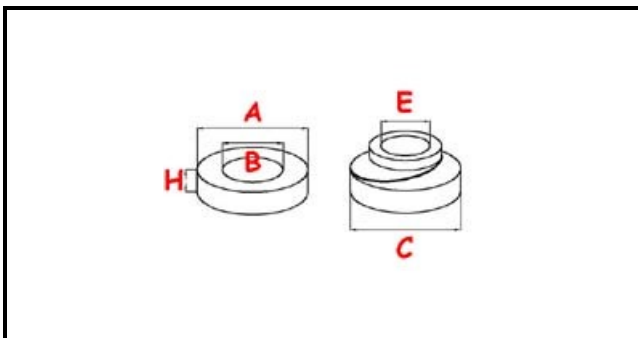

## Technical data

MECHANIC SEAL EXTERNAL DIAMETER mm	C=24,5mm
MECHANIC SEAL INTERNAL DIAMETER mm	E=12mm
BAKED CLAY SEAL EXTERNAL DIAMETER mm	A=26mm
BAKED CLAY SEAL INTERNAL DIAMETER mm	B=14mm
BAKED CLAY SEAL HEIGHT mm	H=8mm