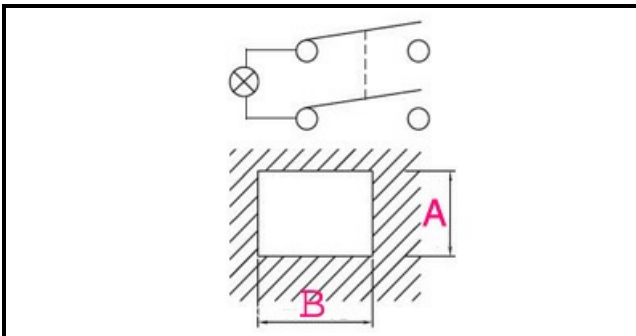

1105006

RED LUMINOUS BIPOLAR SWITCH

Date: 22-11-2024

Technical data

DEPTH MM	B=30mm
WIDTH MM	A=22mm
NUMBER OF POLES	POLI/POLES=4
NUMBER OF POSITIONS	0-1
COLOR	ROSSO/RED
VOLT	230V

Manufacturer code

CMA MACCHINE PER CAFFE' SRL
SIMONELLI GROUP SPA
RANCILIO GROUP SPA CON SOCIO UNICO
A.T.A. SRL
A.T.A. SRL