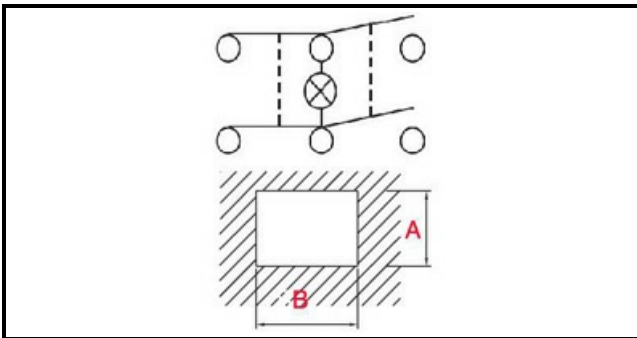

1105007

GREEN LUMINOUS BIPOLAR TWO-WAYS SWITCH 0-1

Date: 25-11-2024

Technical data

DEPTH MM	B=30mm
WIDTH MM	A=22mm
NUMBER OF POLES	POLI/POLES=6
NUMBER OF POSITIONS	0-1
COLOR	VERDE/GREEN
VOLT	230V

Manufacturer code