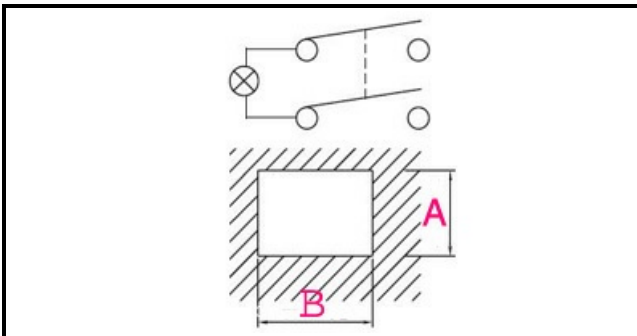

1105008

GREEN SWITCH 4 POLES

Date: 20-04-2025

Technical data

DEPTH MM	B=30mm
WIDTH MM	A=22mm
NUMBER OF POLES	POLI/POLES=4
NUMBER OF POSITIONS	0-1
COLOR	VERDE/GREEN
VOLT	230V

Manufacturer code

BERTO'S SPA
GIGA GRANDI CUCINE SRL
DIHR - ALI GROUP SRL A SOCIO UNICO
ADLER S.P.A.
ELECTROLUX PROFESSIONAL S.P.A.
ELECTROLUX PROFESSIONAL S.P.A.
LOTUS SPA
MARENO ALI GROUP SRL A SOCIO UNICO
BREMA GROUP S.P.A.
RANCILIO GROUP SPA CON SOCIO UNICO
ARISTARCO / KASTEL S.P.A.
ARISTARCO / KASTEL S.P.A.