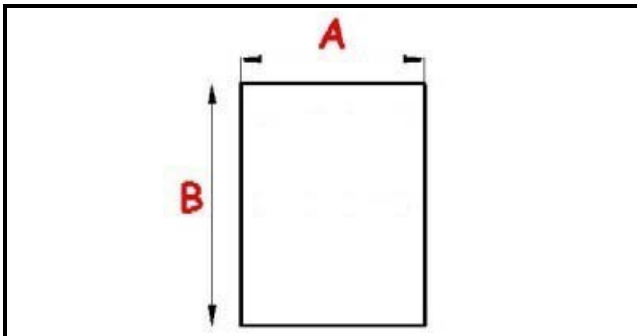

# MAGNETIC SNAP-IN DOOR GASKET 1508X668 mm QQ2

Date: 12-04-2025

## Technical data

SHORT SIDE mm	A=668 mm
LONG SIDE mm	B=1508 mm
PROFILE TYPE	QQ2