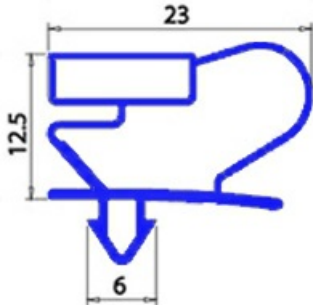

# MAGNETIC SNAP-IN DOOR GASKET 1508X668 mm QQ2

Date: 12-04-2025

## Technical data

SHORT SIDE mm	A=668 mm
LONG SIDE mm	B=1508 mm
PROFILE TYPE	QQ2