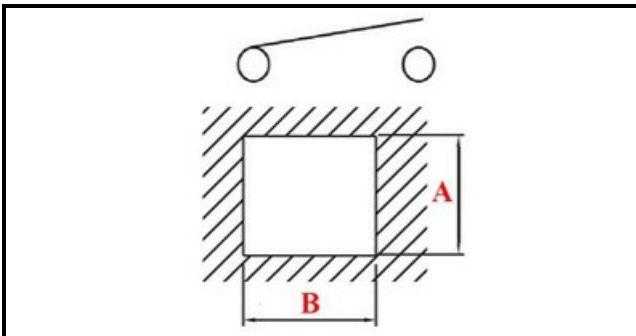

1108214

PUSH BUTTON

Date: 28-11-2024

**ORIGINAL
OSP
SPARE PARTS****Technical data**

DEPTH MM	B=28mm
WIDTH MM	A=11mm
NUMBER OF POLES	poles=2
FASTON MM	6,3mm

Manufacturer code

CASTEL MAC SRL
SCOTSMAN ICE Srl.
BAR LINE DIV. DELLA FRIMONT SPA