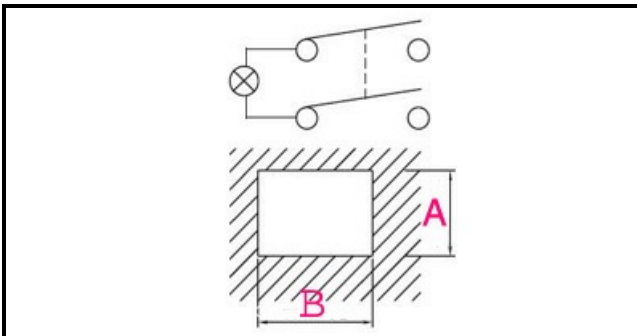

1105008

GREEN SWITCH 4 POLES

Date: 06-04-2025

Technical data

DEPTH MM	B=30mm
WIDTH MM	A=22mm
NUMBER OF POLES	POLI/POLES=4
NUMBER OF POSITIONS	0-1
COLOR	VERDE/GREEN
VOLT	230V

Manufacturer code

BERTO'S SPA
GIGA GRANDI CUCINE SRL
DIHR - ALI GROUP SRL A SOCIO UNICO
ADLER S.P.A.
ELECTROLUX PROFESSIONAL S.P.A.
ELECTROLUX PROFESSIONAL S.P.A.
LOTUS SPA
MARENO ALI GROUP SRL A SOCIO UNICO
BREMA GROUP S.P.A.
RANCILIO GROUP SPA CON SOCIO UNICO
ARISTARCO / KASTEL S.P.A.
ARISTARCO / KASTEL S.P.A.