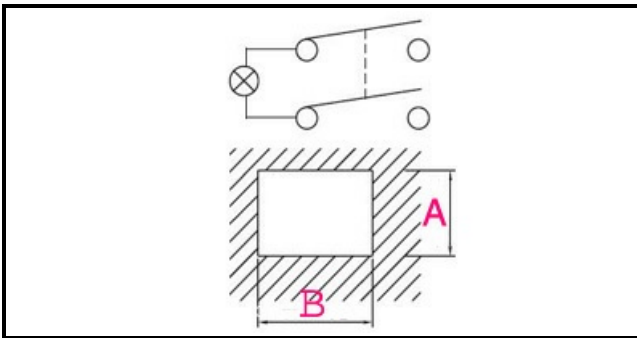

## Technical data

DEPTH MM	B=51mm
WIDTH MM	A=25mm
NUMBER OF POLES	POLI/POLES=4
NUMBER OF POSITIONS	0-1
COLOR	NERO CON LED/BLACK WITH LED
VOLT	250V