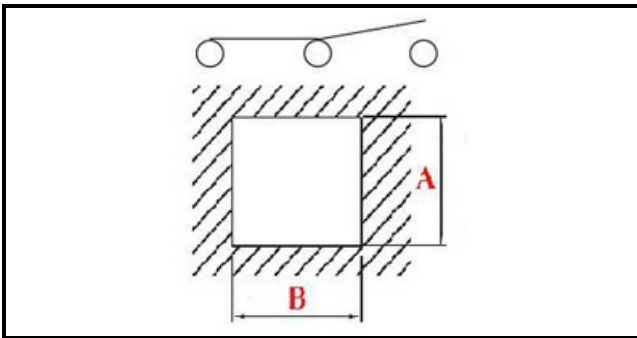

1105411

SWITCH

Date: 06-04-2025

ORIGINAL
OSP
SPARE PARTS

Technical data

DEPTH MM	B=27mm
WIDTH MM	A=11mm
NUMBER OF POLES	POLI/POLES=3
NUMBER OF POSITIONS	0-1
COLOR	NERO/BLACK
VOLT	250V

Manufacturer code

SCOTSMAN ICE Srl.
Gruppo Cimbali S.p.A.
BAR LINE DIV. DELLA FRIMONT SPA