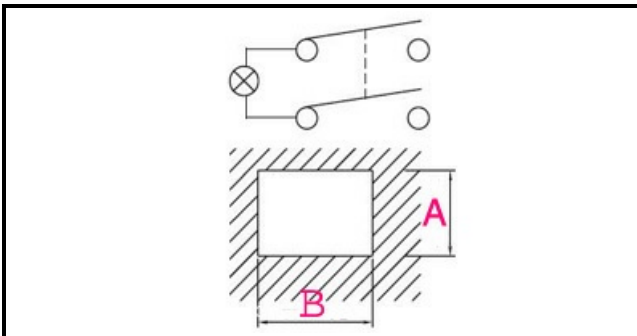

1105008

GREEN SWITCH 4 POLES

Date: 23-04-2025

Technical data

DEPTH MM	B=30mm
WIDTH MM	A=22mm
NUMBER OF POLES	POLI/POLES=4
NUMBER OF POSITIONS	0-1
COLOR	VERDE/GREEN
VOLT	230V

Manufacturer code

BERTO'S SPA
GIGA GRANDI CUCINE SRL
DIHR - ALI GROUP SRL A SOCIO UNICO
ADLER S.P.A.
ELECTROLUX PROFESSIONAL S.P.A.
ELECTROLUX PROFESSIONAL S.P.A.
LOTUS SPA
MARENO ALI GROUP SRL A SOCIO UNICO
BREMA GROUP S.P.A.
RANCILIO GROUP SPA CON SOCIO UNICO
ARISTARCO / KASTEL S.P.A.
ARISTARCO / KASTEL S.P.A.