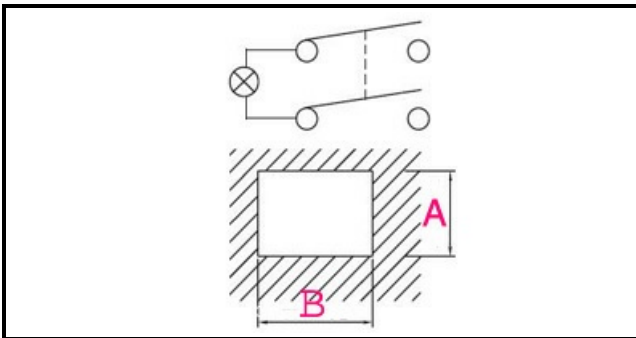

1105008

GREEN SWITCH 4 POLES

Date: 23-02-2025

Technical data

DEPTH MM	B=30mm
WIDTH MM	A=22mm
NUMBER OF POLES	POLI/POLES=4
NUMBER OF POSITIONS	0-1
COLOR	VERDE/GREEN
VOLT	230V

Manufacturer code

BERTO'S SPA
GIGA GRANDI CUCINE SRL
DIHR - ALI GROUP SRL A SOCIO UNICO
ADLER S.P.A.
ELECTROLUX PROFESSIONAL S.P.A.
ELECTROLUX PROFESSIONAL S.P.A.
LOTUS SPA
MARENO ALI GROUP SRL A SOCIO UNICO
BREMA GROUP S.P.A.
RANCILIO GROUP SPA CON SOCIO UNICO
ARISTARCO / KASTEL S.P.A.
ARISTARCO / KASTEL S.P.A.