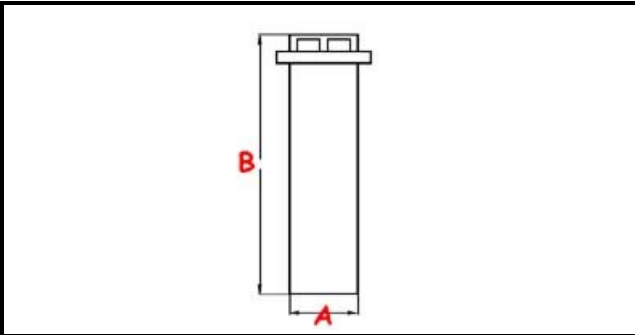

3111280

OVERFLOW N650-N750-E45-E50 PS 2015

Date: 24-11-2024

**Technical data**

HEIGHT MM	B=175mm
UPPER DIAMETER	C=36mm
LOWER DIAMETER	A=28mm

Manufacturer code

SILANOS SRL