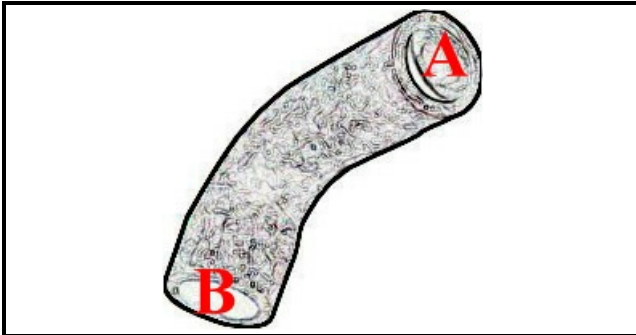

2108148

**EXTRACTION HOSE E40 V40 C400 96**

Date: 24-11-2024

ORIGINAL  
**OSP**  
SPARE PARTS**Technical data**

MINIMUM INTERNAL DIAMETER mm	B=30mm
MAXIMUM INTERNAL DIAMETER mm	A=40mm
NUMBER OF WAYS	2 VIE/WAYS