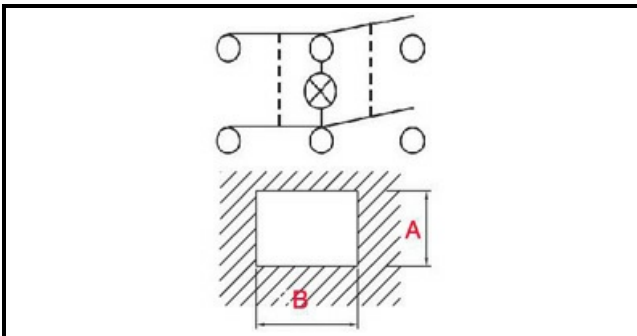

1105007

GREEN LUMINOUS BIPOLAR TWO-WAYS SWITCH 0-1

Date: 24-11-2024

Technical data

DEPTH MM	B=30mm
WIDTH MM	A=22mm
NUMBER OF POLES	POLI/POLES=6
NUMBER OF POSITIONS	0-1
COLOR	VERDE/GREEN
VOLT	230V

Manufacturer code