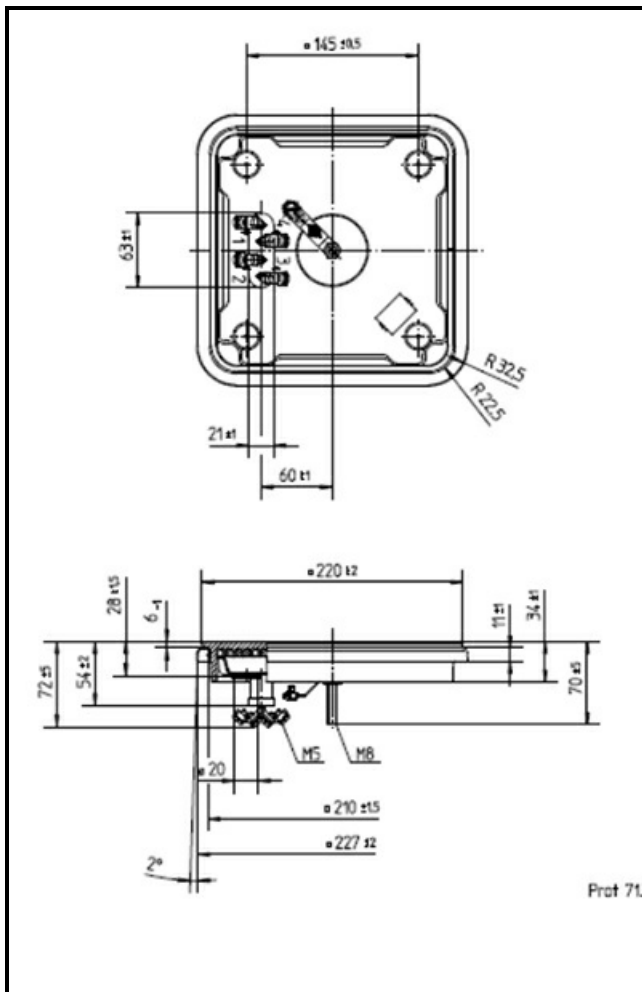

1101272

HEATING ELEMENT GRILL 220X220mm

Date: 23-11-2024

Technical data

DEPTH MM	A=220mm
WIDTH MM	B=220mm
KILOWATT KW	KW=2,6
WATT	WATT=2600
MONOPHASE	MONOFASE/MONOPHASE
DRY HEATING ELEMENT	SECCO/DRY

Manufacturer code