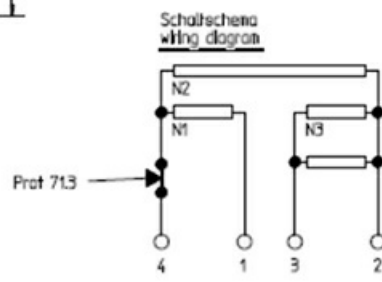

1101272

HEATING ELEMENT GRILL 220X220mm

Date: 23-11-2024

Technical data

DEPTH MM	A=220mm
WIDTH MM	B=220mm
KILOWATT KW	KW=2,6
WATT	WATT=2600
MONOPHASE	MONOFASE/MONOPHASE
DRY HEATING ELEMENT	SECCO/DRY

Manufacturer code