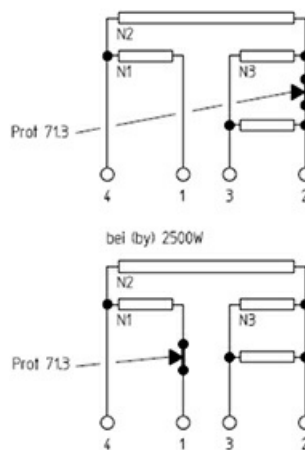

# HOT PLATE 300X300mm 4000W 230V

Date: 26-12-2024

## Technical data

DEPTH MM	A=300mm
WIDTH MM	B=300mm
KILOWATT KW	KW=4
WATT	WATT=4000
MONOPHASE	MONOFASE/MONOPHASE
DRY HEATING ELEMENT	SECCO/DRY