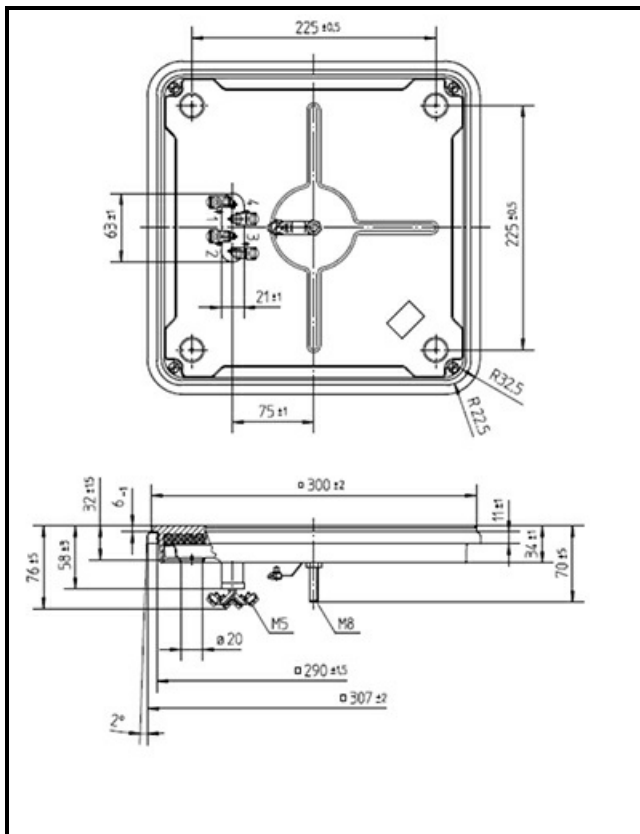

1101512

**HOT PLATE 300X300mm 4000W 230V**

Date: 23-11-2024

**Technical data**

DEPTH MM	A=300mm
WIDTH MM	B=300mm
KILOWATT KW	KW=4
WATT	WATT=4000
MONOPHASE	MONOFASE/MONOPHASE
DRY HEATING ELEMENT	SECCO/DRY

**Manufacturer code**