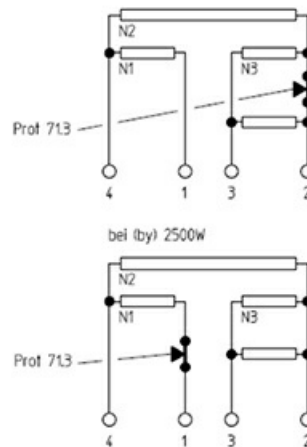

1101512

**HOT PLATE 300X300mm 4000W 230V**

Date: 23-11-2024

**Technical data**

DEPTH MM	A=300mm
WIDTH MM	B=300mm
KILOWATT KW	KW=4
WATT	WATT=4000
MONOPHASE	MONOFASE/MONOPHASE
DRY HEATING ELEMENT	SECCO/DRY

**Manufacturer code**