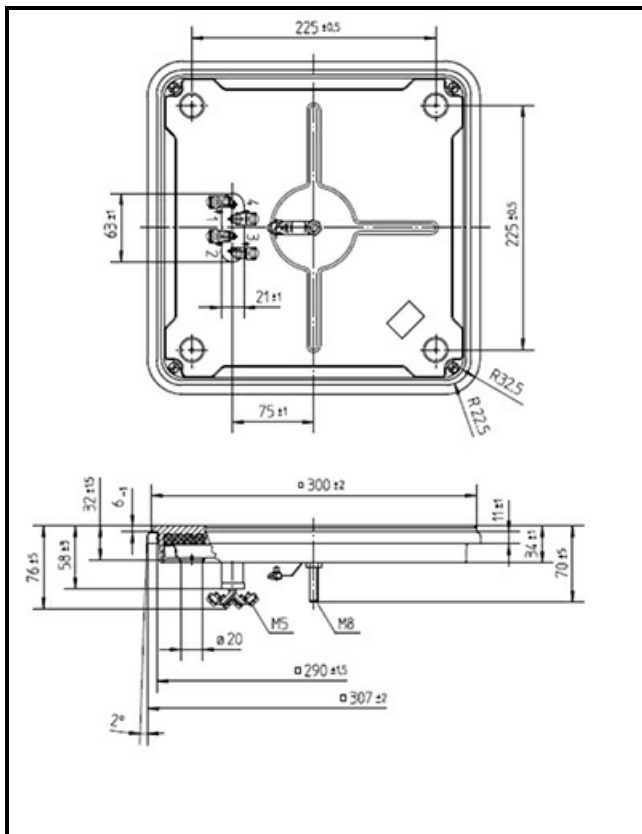

# HOT PLATE 300X300mm 4000W 230V

Date: 26-12-2024

## Technical data

DEPTH MM	A=300mm
WIDTH MM	B=300mm
KILOWATT KW	KW=4
WATT	WATT=4000
MONOPHASE	MONOFASE/MONOPHASE
DRY HEATING ELEMENT	SECCO/DRY