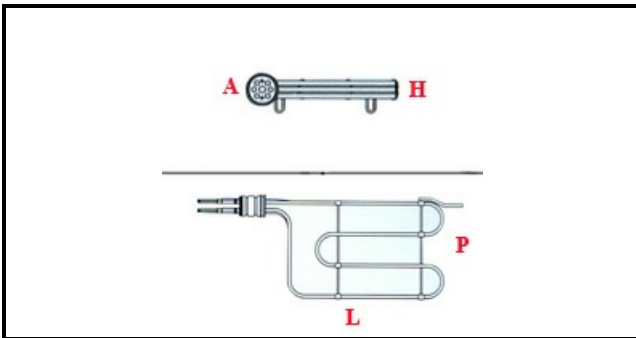

1101487

HEATING ELEMENT PASTA COOKER 5,67KW 380V SERIES 70

Date: 23-11-2024

ORIGINAL
OSP
SPARE PARTS

Technical data

DEPTH MM	L=290mm
WIDTH MM	P=220mm
HEIGHT MM	H=25mm
ELEMENTS	ELEMENTI/ELEMENTS=3
ROUND FLANGE	TONDA/ROUND FLANGE=40mm
DIAMETER mm	A=40mm
KILOWATT KW	KW=5,67
WATT	WATT=5670
THREE PHASE	TRIFASE/THREEPHASE
NUMBER OF POLES	POLI/POLES=6
IMMERSION HEATING ELEMENTS	IMMERSIONE/IMMERSION ELEMENTS