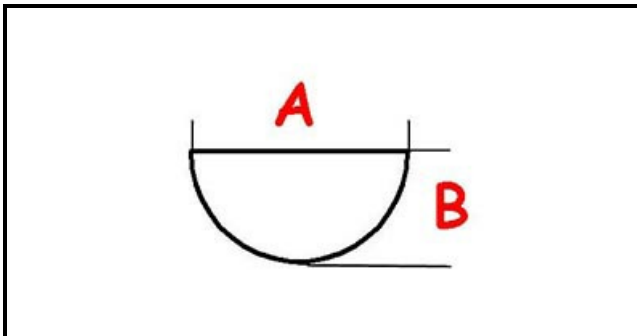

3108299

"KNOB ""S"" GAS ? 10"

Date: 26-12-2024

ORIGINAL
OSP
SPARE PARTS**Technical data**

DEPTH MM	A=10mm
WIDTH MM	B=8mm
EXTERNAL DIAMETER mm	Ø=73mm
HOLE FOR HALF-MOON SHAFT	MEZZALUNA/HALF-MOON

Manufacturer code