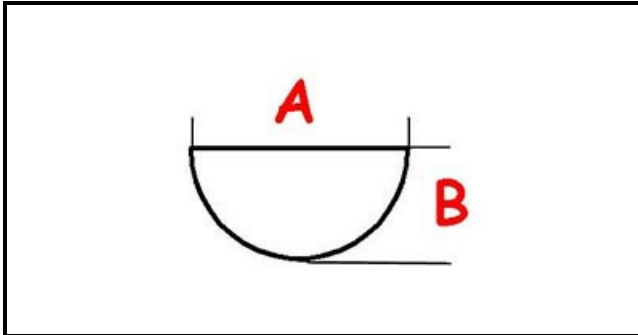

3108299

"KNOB ""S"" GAS ? 10"

Date: 23-11-2024

ORIGINAL
OSP
SPARE PARTS**Technical data**

DEPTH MM	A=10mm
WIDTH MM	B=8mm
EXTERNAL DIAMETER mm	Ø=73mm
HOLE FOR HALF-MOON SHAFT	MEZZALUNA/HALF-MOON

Manufacturer code