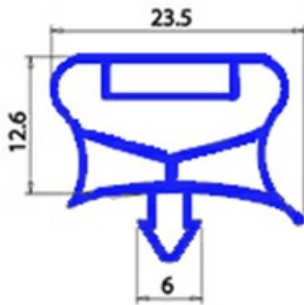

2103606

Date: 04-03-2025

Technical data

SHORT SIDE mm	A=585 mm
LONG SIDE mm	B=1535 mm
PROFILE TYPE	QQ7

Manufacturer code

SILKO ALI GROUP SRL A SOCIO UNICO
MARENO ALI GROUP SRL A SOCIO UNICO