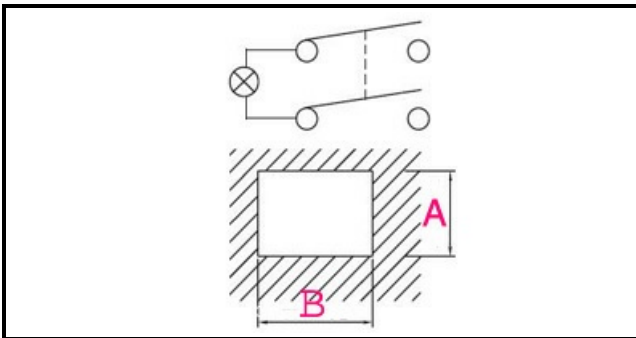

1105006

RED LUMINOUS BIPOLAR SWITCH

Date: 22-11-2024

Technical data

DEPTH MM	B=30mm
WIDTH MM	A=22mm
NUMBER OF POLES	POLI/POLES=4
NUMBER OF POSITIONS	0-1
COLOR	ROSSO/RED
VOLT	230V

Manufacturer code

CMA MACCHINE PER CAFFE' SRL
SIMONELLI GROUP SPA
RANCILIO GROUP SPA CON SOCIO UNICO
A.T.A. SRL
A.T.A. SRL