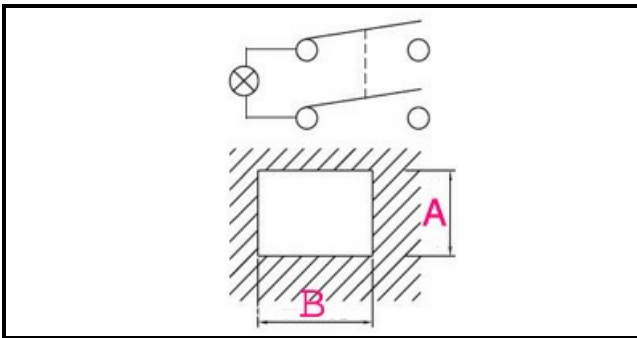

## Technical data

|                     |              |
|---------------------|--------------|
| DEPTH MM            | B=30mm       |
| WIDTH MM            | A=22mm       |
| NUMBER OF POLES     | POLI/POLES=4 |
| NUMBER OF POSITIONS | 0-1          |
| COLOR               | ROSSO/RED    |
| VOLT                | 230V         |