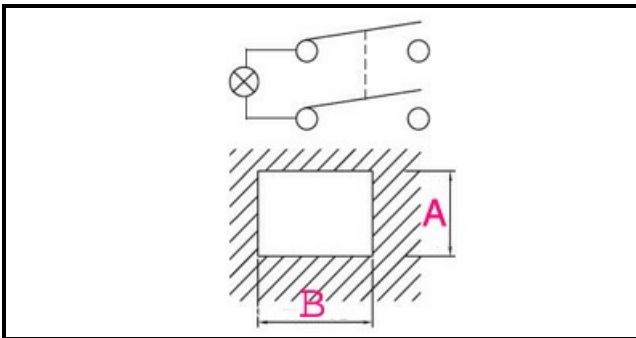

### Technical data

DEPTH MM	B=30mm
WIDTH MM	A=22mm
NUMBER OF POLES	POLI/POLES=4
NUMBER OF POSITIONS	0-1
COLOR	ROSSO/RED
VOLT	230V