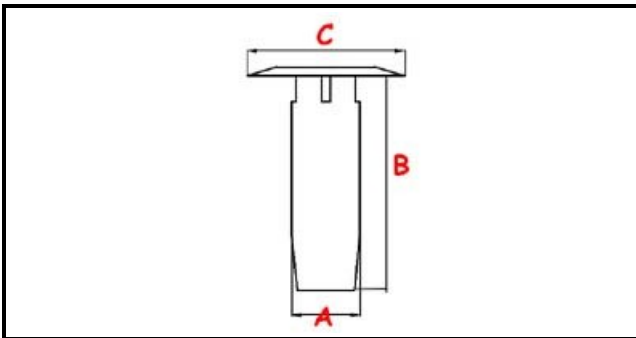

3111028

**OVERFLOW HOOD PPL IME**

Date: 22-11-2024

ORIGINAL  
**OSP**  
SPARE PARTS**Technical data**

HEIGHT MM	B=190mm
MATERIAL	PLASTICA/PLASTIC
UPPER DIAMETER	C=43mm
LOWER DIAMETER	A=35mm

**Manufacturer code**