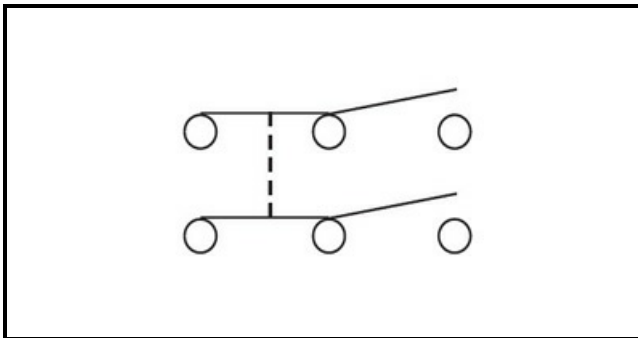

Technical data

DEPTH MM	B=30mm
WIDTH MM	A=19mm
NUMBER OF POLES	POLI/POLES=6
NUMBER OF POSITIONS	0-1
VOLT	230V

Manufacturer code

SIMONELLI GROUP SPA
OMNIWASH SRL - SOCIETA' A SOCIO UNICO