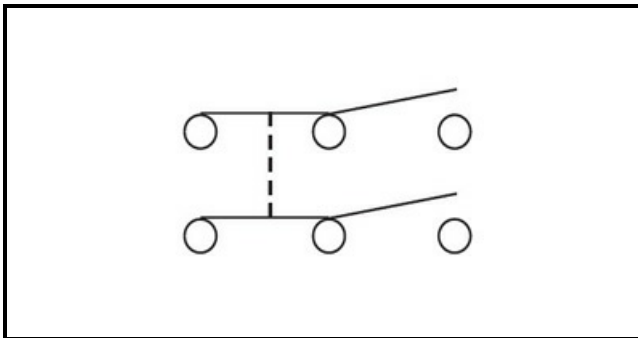

### Technical data

DEPTH MM	B=30mm
WIDTH MM	A=19mm
NUMBER OF POLES	POLI/POLES=6
NUMBER OF POSITIONS	0-1
VOLT	230V